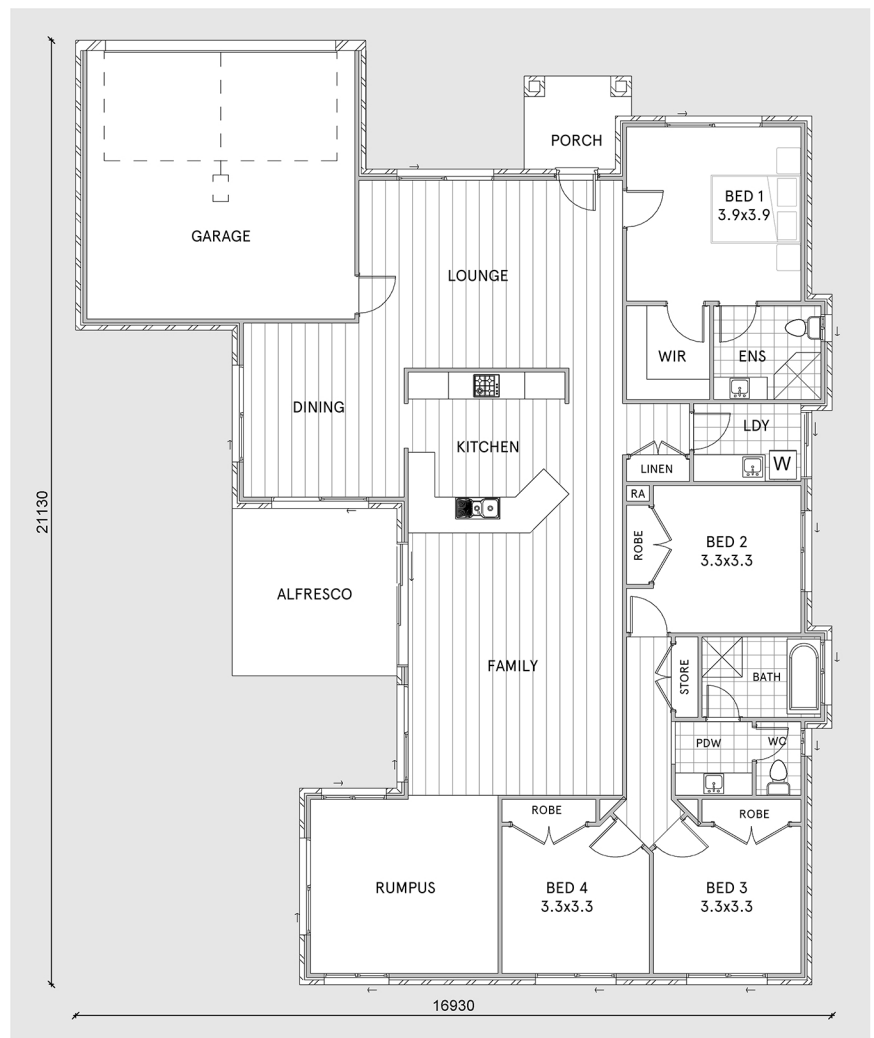

Bemidji 26

Contemporary 4 bedroom home
with Seperate Living, Rumpus and Alfresco

LIVING	204m ²
GARAGE	41m ²
ALFRESCO	14m ²
PORCH	5m ²
<u>TOTAL</u>	<u>264m²</u>

- * Spacious open plan kitchen, family and meals areas
- * Large outdoor alfresco accessed from family room
- * Generous master bedroom with WIR and ensuite
- * Two separate family living spaces