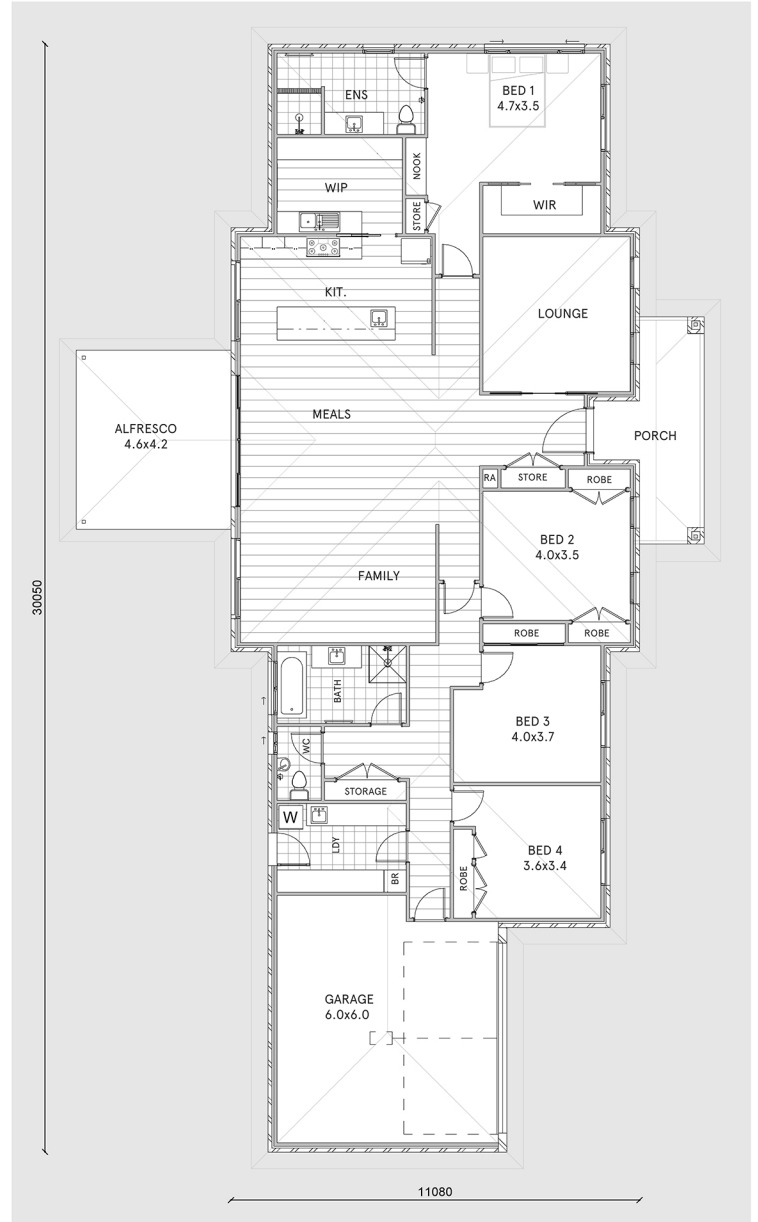

Matilda

Acreage Living 4 bedroom home
plus second Living area & Alfresco

LIVING	237m ²
GARAGE	44m ²
ALFRESCO	20m ²
PORCH	13m ²
TOTAL	314m ²

- * Spacious open plan kitchen, family and meals areas
- * Large outdoor alfresco accessed from family room
- * Generous master bedroom with WIR and ensuite
- * Two separate family living spaces